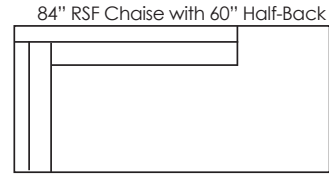

LANCASTER

130"W x 64"D Sectional
 -LAF 80" 1-Arm
 -50"W 1-Arm Chaise

JASPER SECTIONAL 8535

D40 H31/33

AH18/25 AW4.5 SD25 SH17.5

108"W x 96"D Sectional
 -LAF 68"W 1-Arm Open End
 -RAF 96"W Return Back

Specify Jasper dual seats or optional bench • Ask about other configurations and custom sectionals
 Standard Base 3.5"H x 2.25" Square Legs • Call for Pricing and Yardage Estimates

ALL UNITS AVAILABLE IN LEFT OR RIGHT FACING